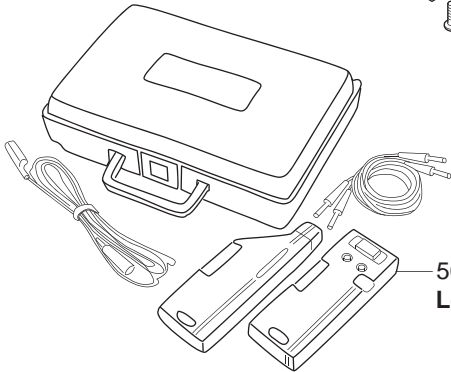

A

B

C

D

- F** compl 544 97 31-01 (EU)
 compl 544 97 31-02 (UK)
 compl 544 97 31-03 (CH)
 compl 544 97 31-04 (US)
 compl 544 97 31-05 (AU/NZ)

G

H Accessories
Zubehöre
Accessoires
Acessorios
Tillbehör

 535 13 87-01 (9 pcs Original)

 535 13 87-02 (9 pcs)

 535 13 88-01 (30 pcs Original)

 535 13 88-02 (30 pcs)

 505 12 78-01 (500 pcs Original)

 505 12 78-02 (500 pcs)

501 00 18-01
Loop wire interruption tester

535 14 12-01 (85 ml)

535 14 12-02 (300 ml)