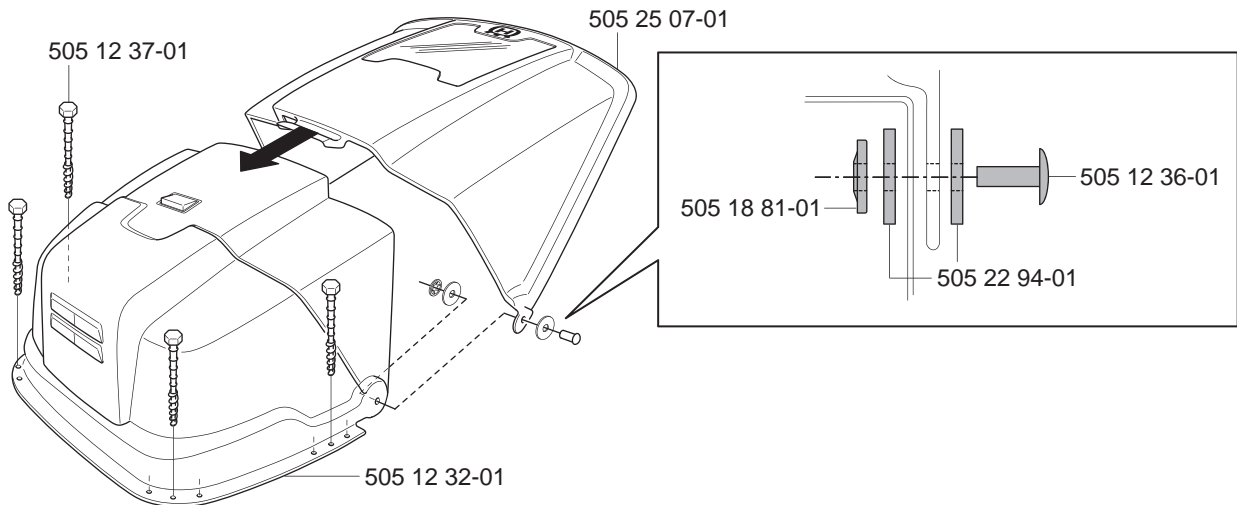

504 82 13-01