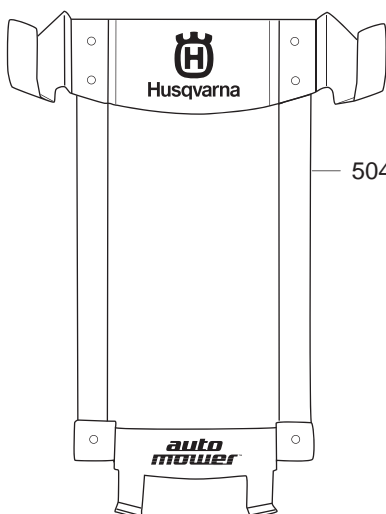

504 82 13-01