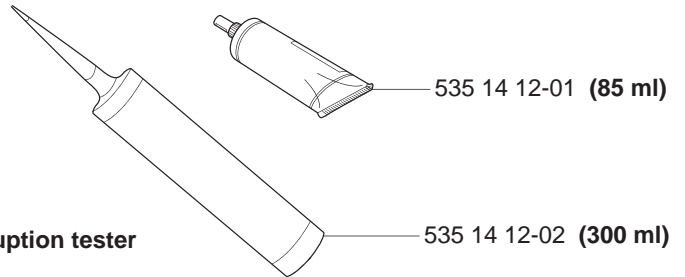

 535 13 87-02 (9 pcs)

 535 13 88-01 (30 pcs Original)

 535 13 88-02 (30 pcs)

 505 12 78-01 (500 pcs Original)

 505 12 78-02 (500 pcs)

501 00 18-01
Loop wire interruption tester

535 14 12-01 (85 ml)

535 14 12-02 (300 ml)