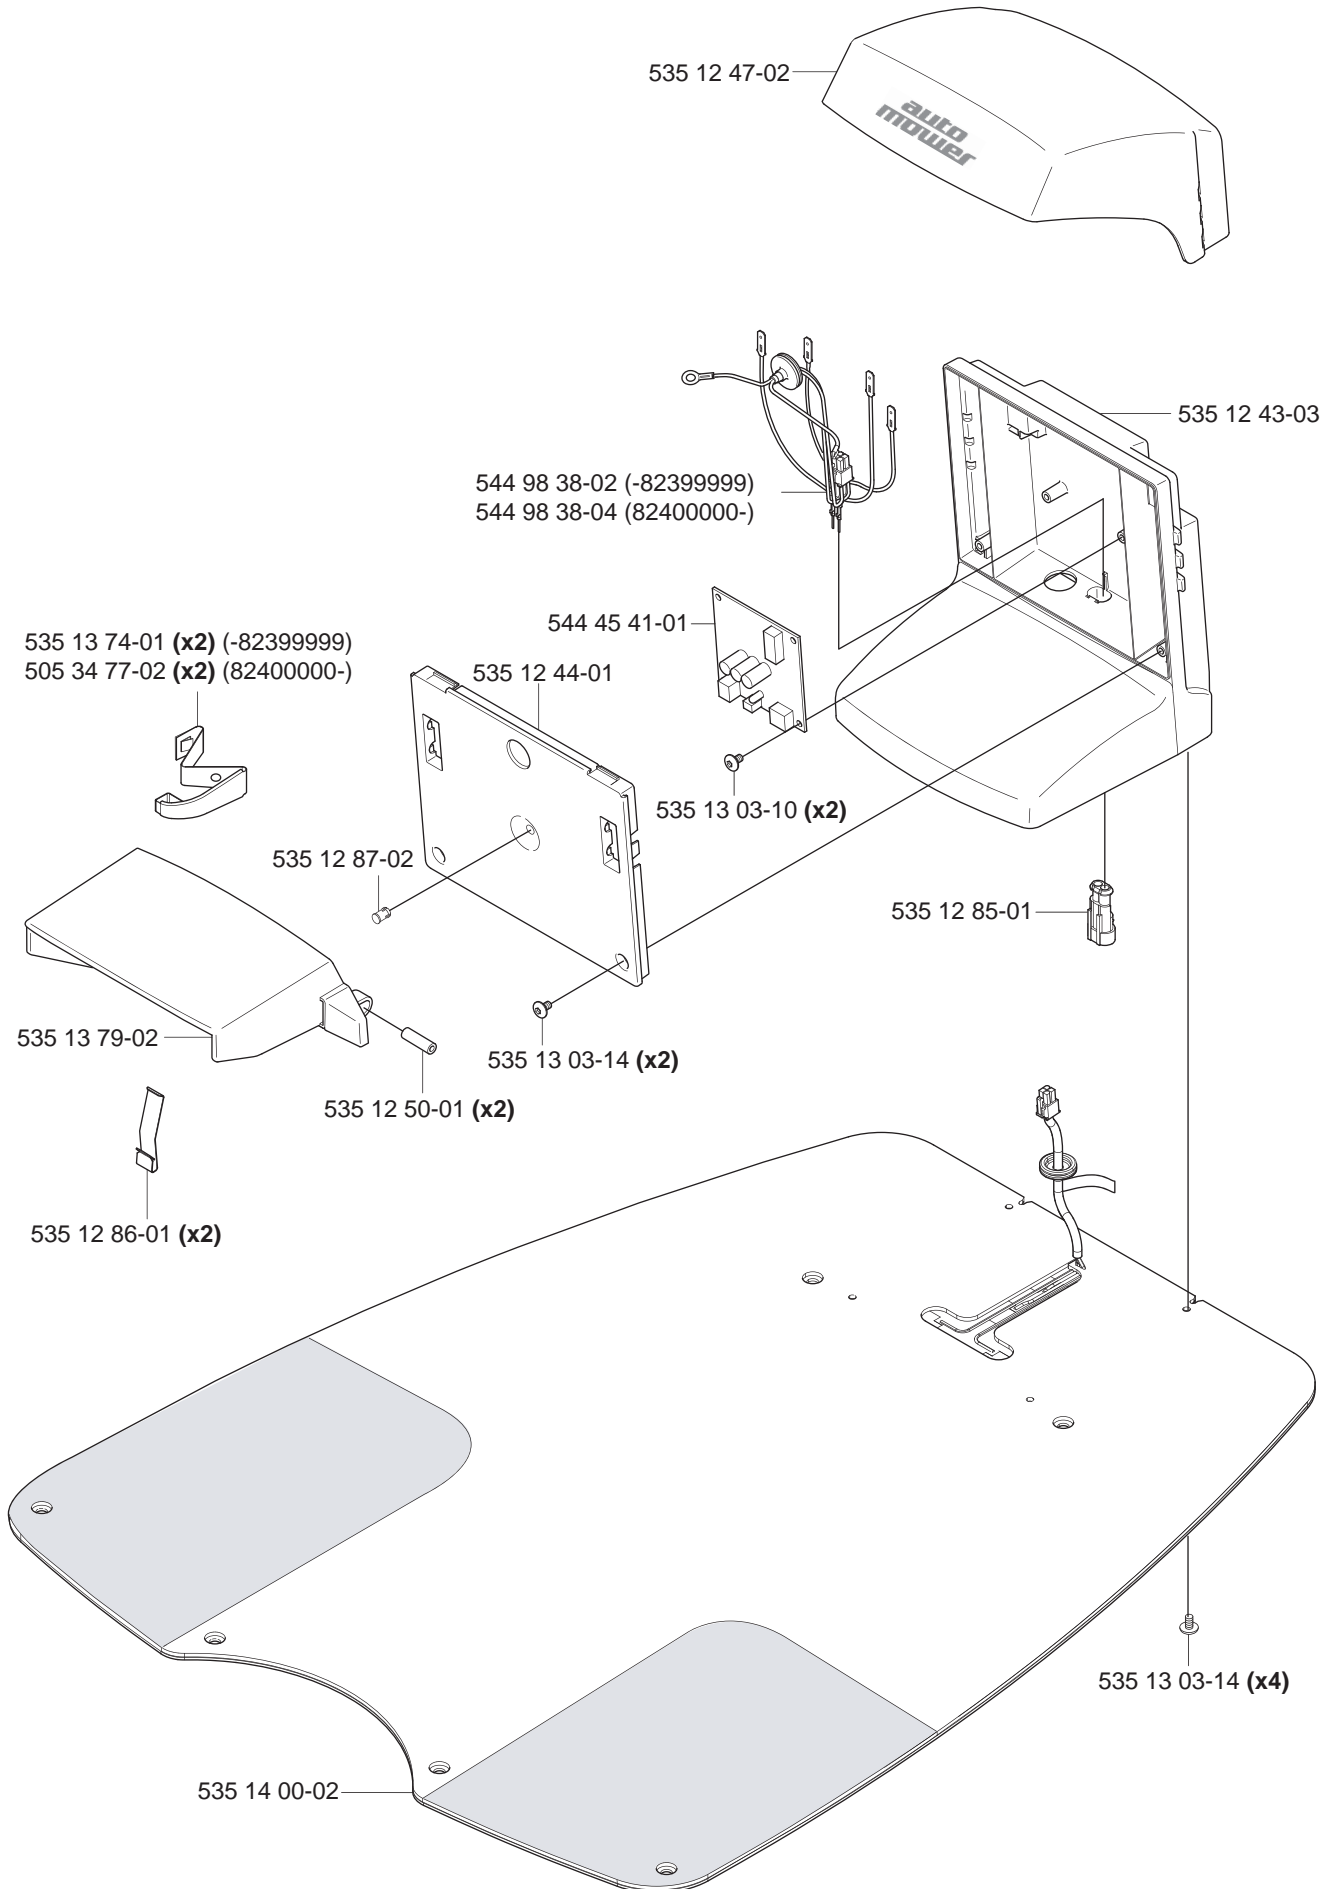

A

B

C

D

- F** compl 544 97 31-01 (EU)
 compl 544 97 31-02 (UK)
 compl 544 97 31-03 (CH)
 compl 544 97 31-04 (US)
 compl 544 97 31-05 (AU/NZ)

G

H Accessories
Zubehöre
Accessoires
Acessorios
Tillbehör

 535 13 87-01 (9 pcs Original)

 535 13 87-02 (9 pcs)

 535 13 88-01 (30 pcs Original)

 535 13 88-02 (30 pcs)

 505 12 78-01 (500 pcs Original)

 505 12 78-02 (500 pcs)

501 00 18-01
Loop wire interruption tester

535 14 12-01 (85 ml)

535 14 12-02 (300 ml)