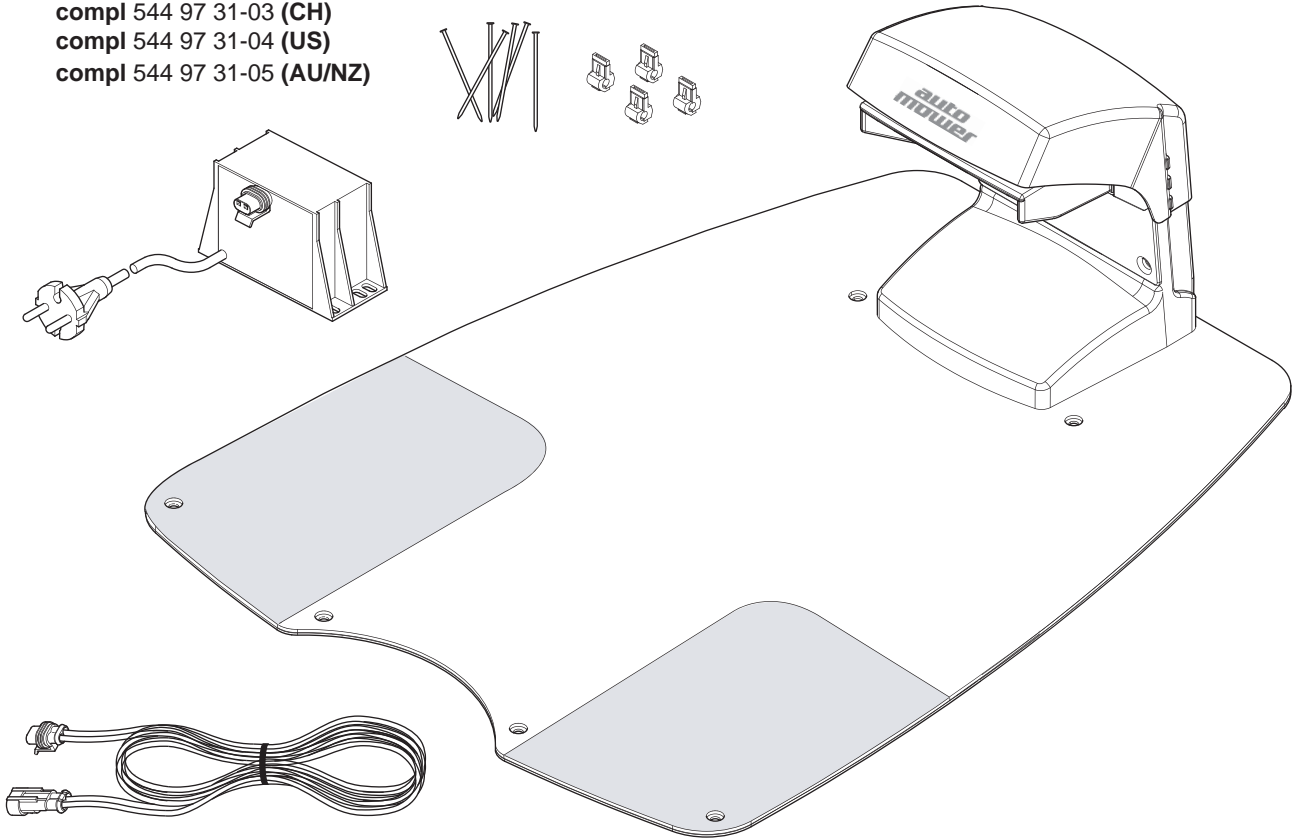

A

B

C

D

- F** compl 544 97 31-01 (EU)
 compl 544 97 31-02 (UK)
 compl 544 97 31-03 (CH)
 compl 544 97 31-04 (US)
 compl 544 97 31-05 (AU/NZ)

G

H Accessories
Zubehöre
Accessoires
Acessorios
Tillbehör

 535 13 87-01 (9 pcs Original)

 535 13 87-02 (9 pcs)

 535 13 88-01 (30 pcs Original)

 535 13 88-02 (30 pcs)

 505 12 78-01 (500 pcs Original)

 505 12 78-02 (500 pcs)

501 00 18-01
Loop wire interruption tester

535 14 12-01 (85 ml)

535 14 12-02 (300 ml)